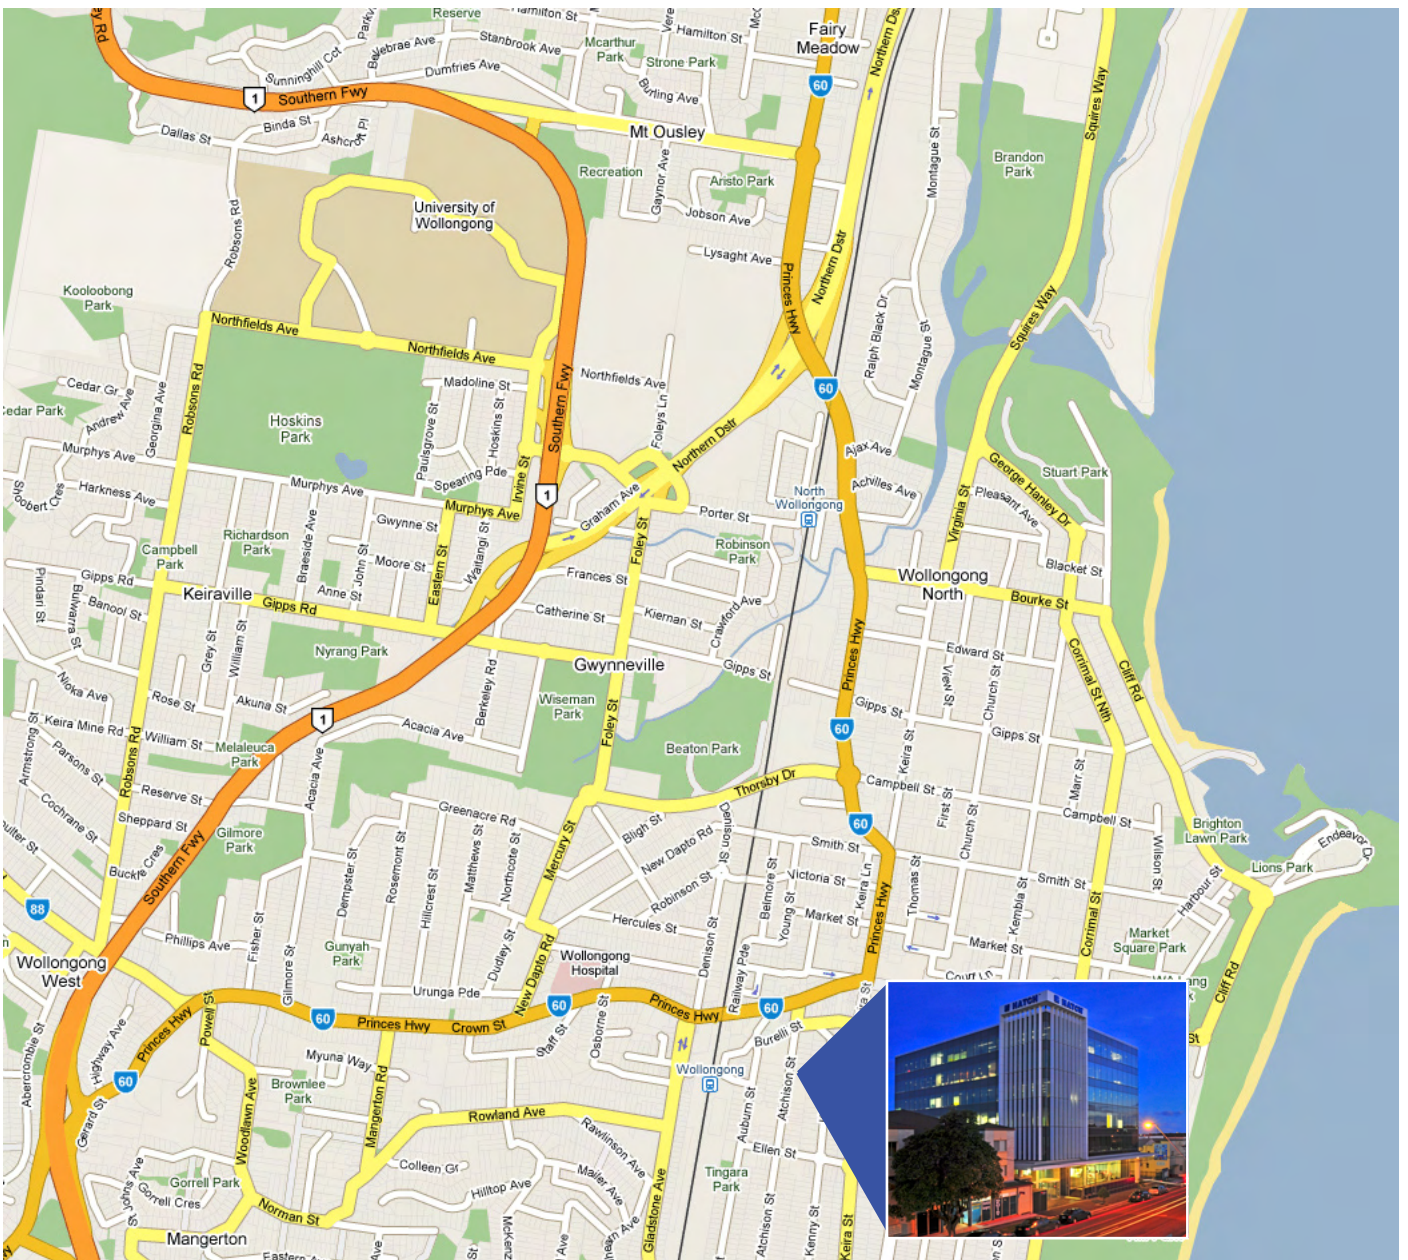

Wollongong Office

NORTH
Sydney,
Airport.

25 Atchison Street, Wollongong
NSW 2500, AUSTRALIA
Tel: +61 2 4231 7200
Fax: +61 2 4228 0893

SOUTH
Pt Kembla,
Nowra.

Visitor parking spaces are available, please contact us to reserve a space.